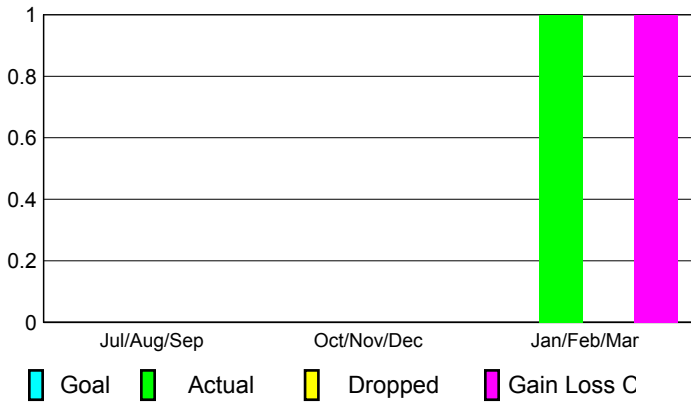

2009-2010 GMT Quarterly Report for District (or Undistricted) **District 201Q2 PAPUA**

GMT: **Anthony 'Tony' J Benbow**

Location: **PAPUA NEW GUINEA**

GMT CA: **7**

CLUBS

**Club Results
2009-2010**

**Clubs
2008-2009**

Month	New Club Goal	Actual New Clubs	Actual Dropped Clubs	Gain/Loss of Clubs	Gain/Loss of Clubs
Jul/Aug/Sep	0	0	0	0	0
Oct/Nov/Dec	0	0	0	0	0
Jan/Feb/Mar	0	1	0	1	0
Totals	0	1	0	1	0

Club Results 2009-2010

Goal, New, Dropped, Gain/Loss

Comparison of Club Gain/Loss

Current Year Compared to the Previous Year