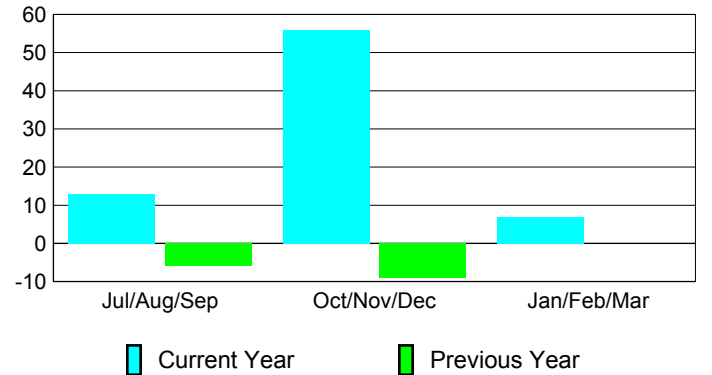

Membership Results
2009-2010

Membership
2008-2009

Month	Net Memb Goal	Actual New Memb	Actual Dropped Memb	Gain/Loss of Memb	Gain/Loss of Memb
Jul/Aug/Sep	-10	59	-46	13	-6
Oct/Nov/Dec	10	97	-41	56	-9
Jan/Feb/Mar	10	51	-44	7	0
Totals	10	207	-131	76	-15

Membership Results 2009-2010

Goal, New, Dropped, Gain/Loss

Comparison of Membership Gain/Loss

Current Year Compared to the Previous Year

Gender Comparison 2009-2010

Jul/Aug/Sep

Oct/Nov/Dec

Jan/Feb/Mar