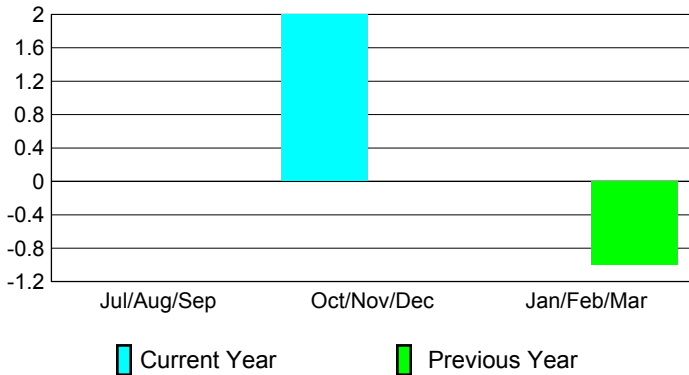

Club Results 2009-2010

Goal, New, Dropped, Gain/Loss

Comparison of Club Gain/Loss

Current Year Compared to the Previous Year

YTD Status Quo Clubs 2009-2010

Status Quo Clubs Compared to Status Quo Members

MEMBERSHIP