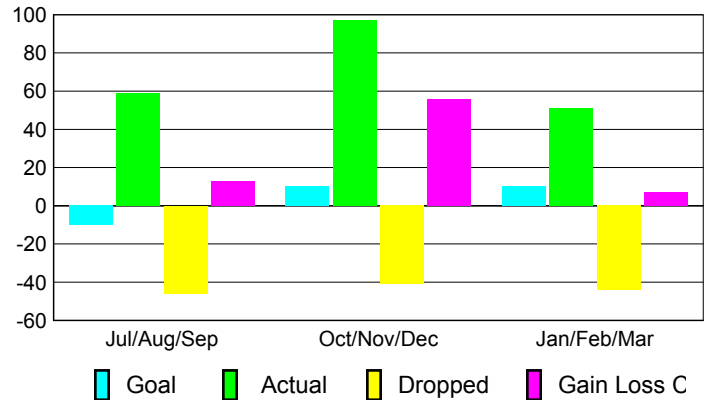

Membership Results 2009-2010

Goal, New, Dropped, Gain/Loss

Comparison of Membership Gain/Loss

Current Year Compared to the Previous Year