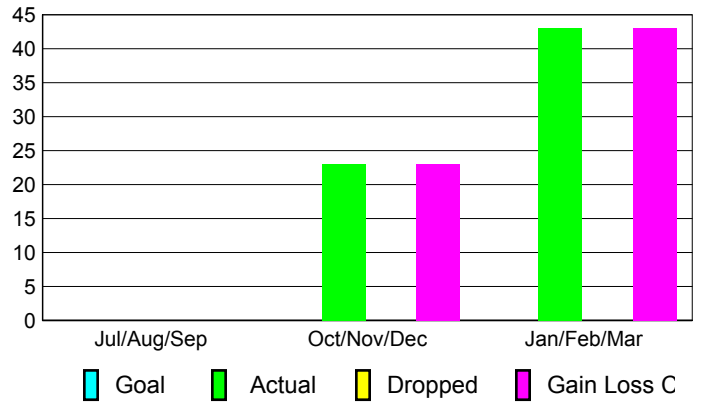

Membership Results 2009-2010

Goal, New, Dropped, Gain/Loss

Comparison of Membership Gain/Loss

Current Year Compared to the Previous Year