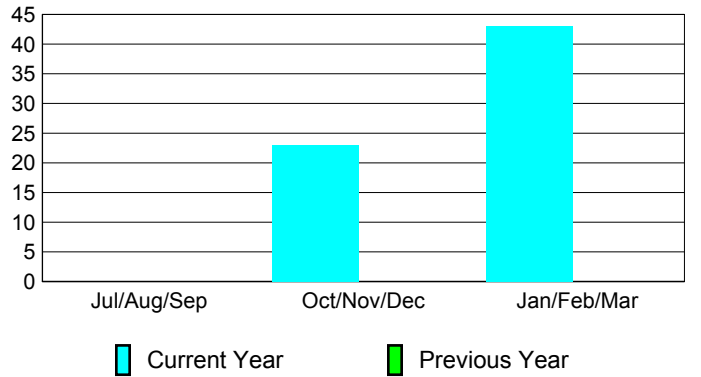

Goal, New, Dropped, Gain/Loss

Comparison of Club Gain/Loss

Current Year Compared to the Previous Year

YTD Status Quo Clubs 2009-2010

Status Quo Clubs Compared to Status Quo Members

MEMBERSHIP

**Membership Results
2009-2010**

**Membership
2008-2009**

Month	Net Memb Goal	Actual New Memb	Actual Dropped Memb	Gain/Loss of Memb	Gain/Loss of Memb
Jul/Aug/Sep	0	0	0	0	0
Oct/Nov/Dec	0	23	0	23	0
Jan/Feb/Mar	0	43	0	43	0
Totals	0	66	0	66	0

Membership Results 2009-2010

Goal, New, Dropped, Gain/Loss

Comparison of Membership Gain/Loss

Current Year Compared to the Previous Year

Gender Comparison 2009-2010

Jul/Aug/Sep

Oct/Nov/Dec

Jan/Feb/Mar