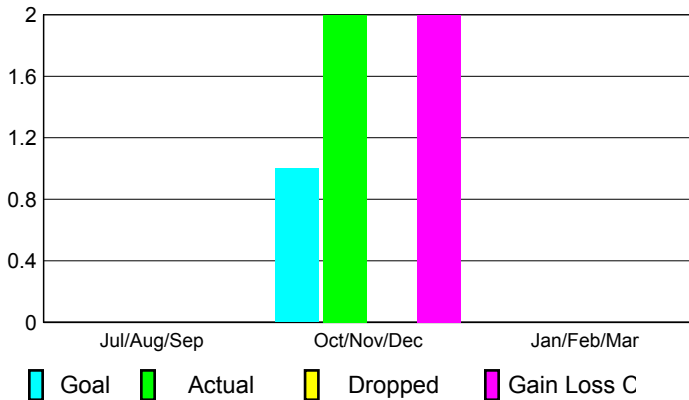

Club Results 2009-2010

Goal, New, Dropped, Gain/Loss

Comparison of Club Gain/Loss

Current Year Compared to the Previous Year

YTD Status Quo Clubs 2009-2010

Status Quo Clubs Compared to Status Quo Members

MEMBERSHIP